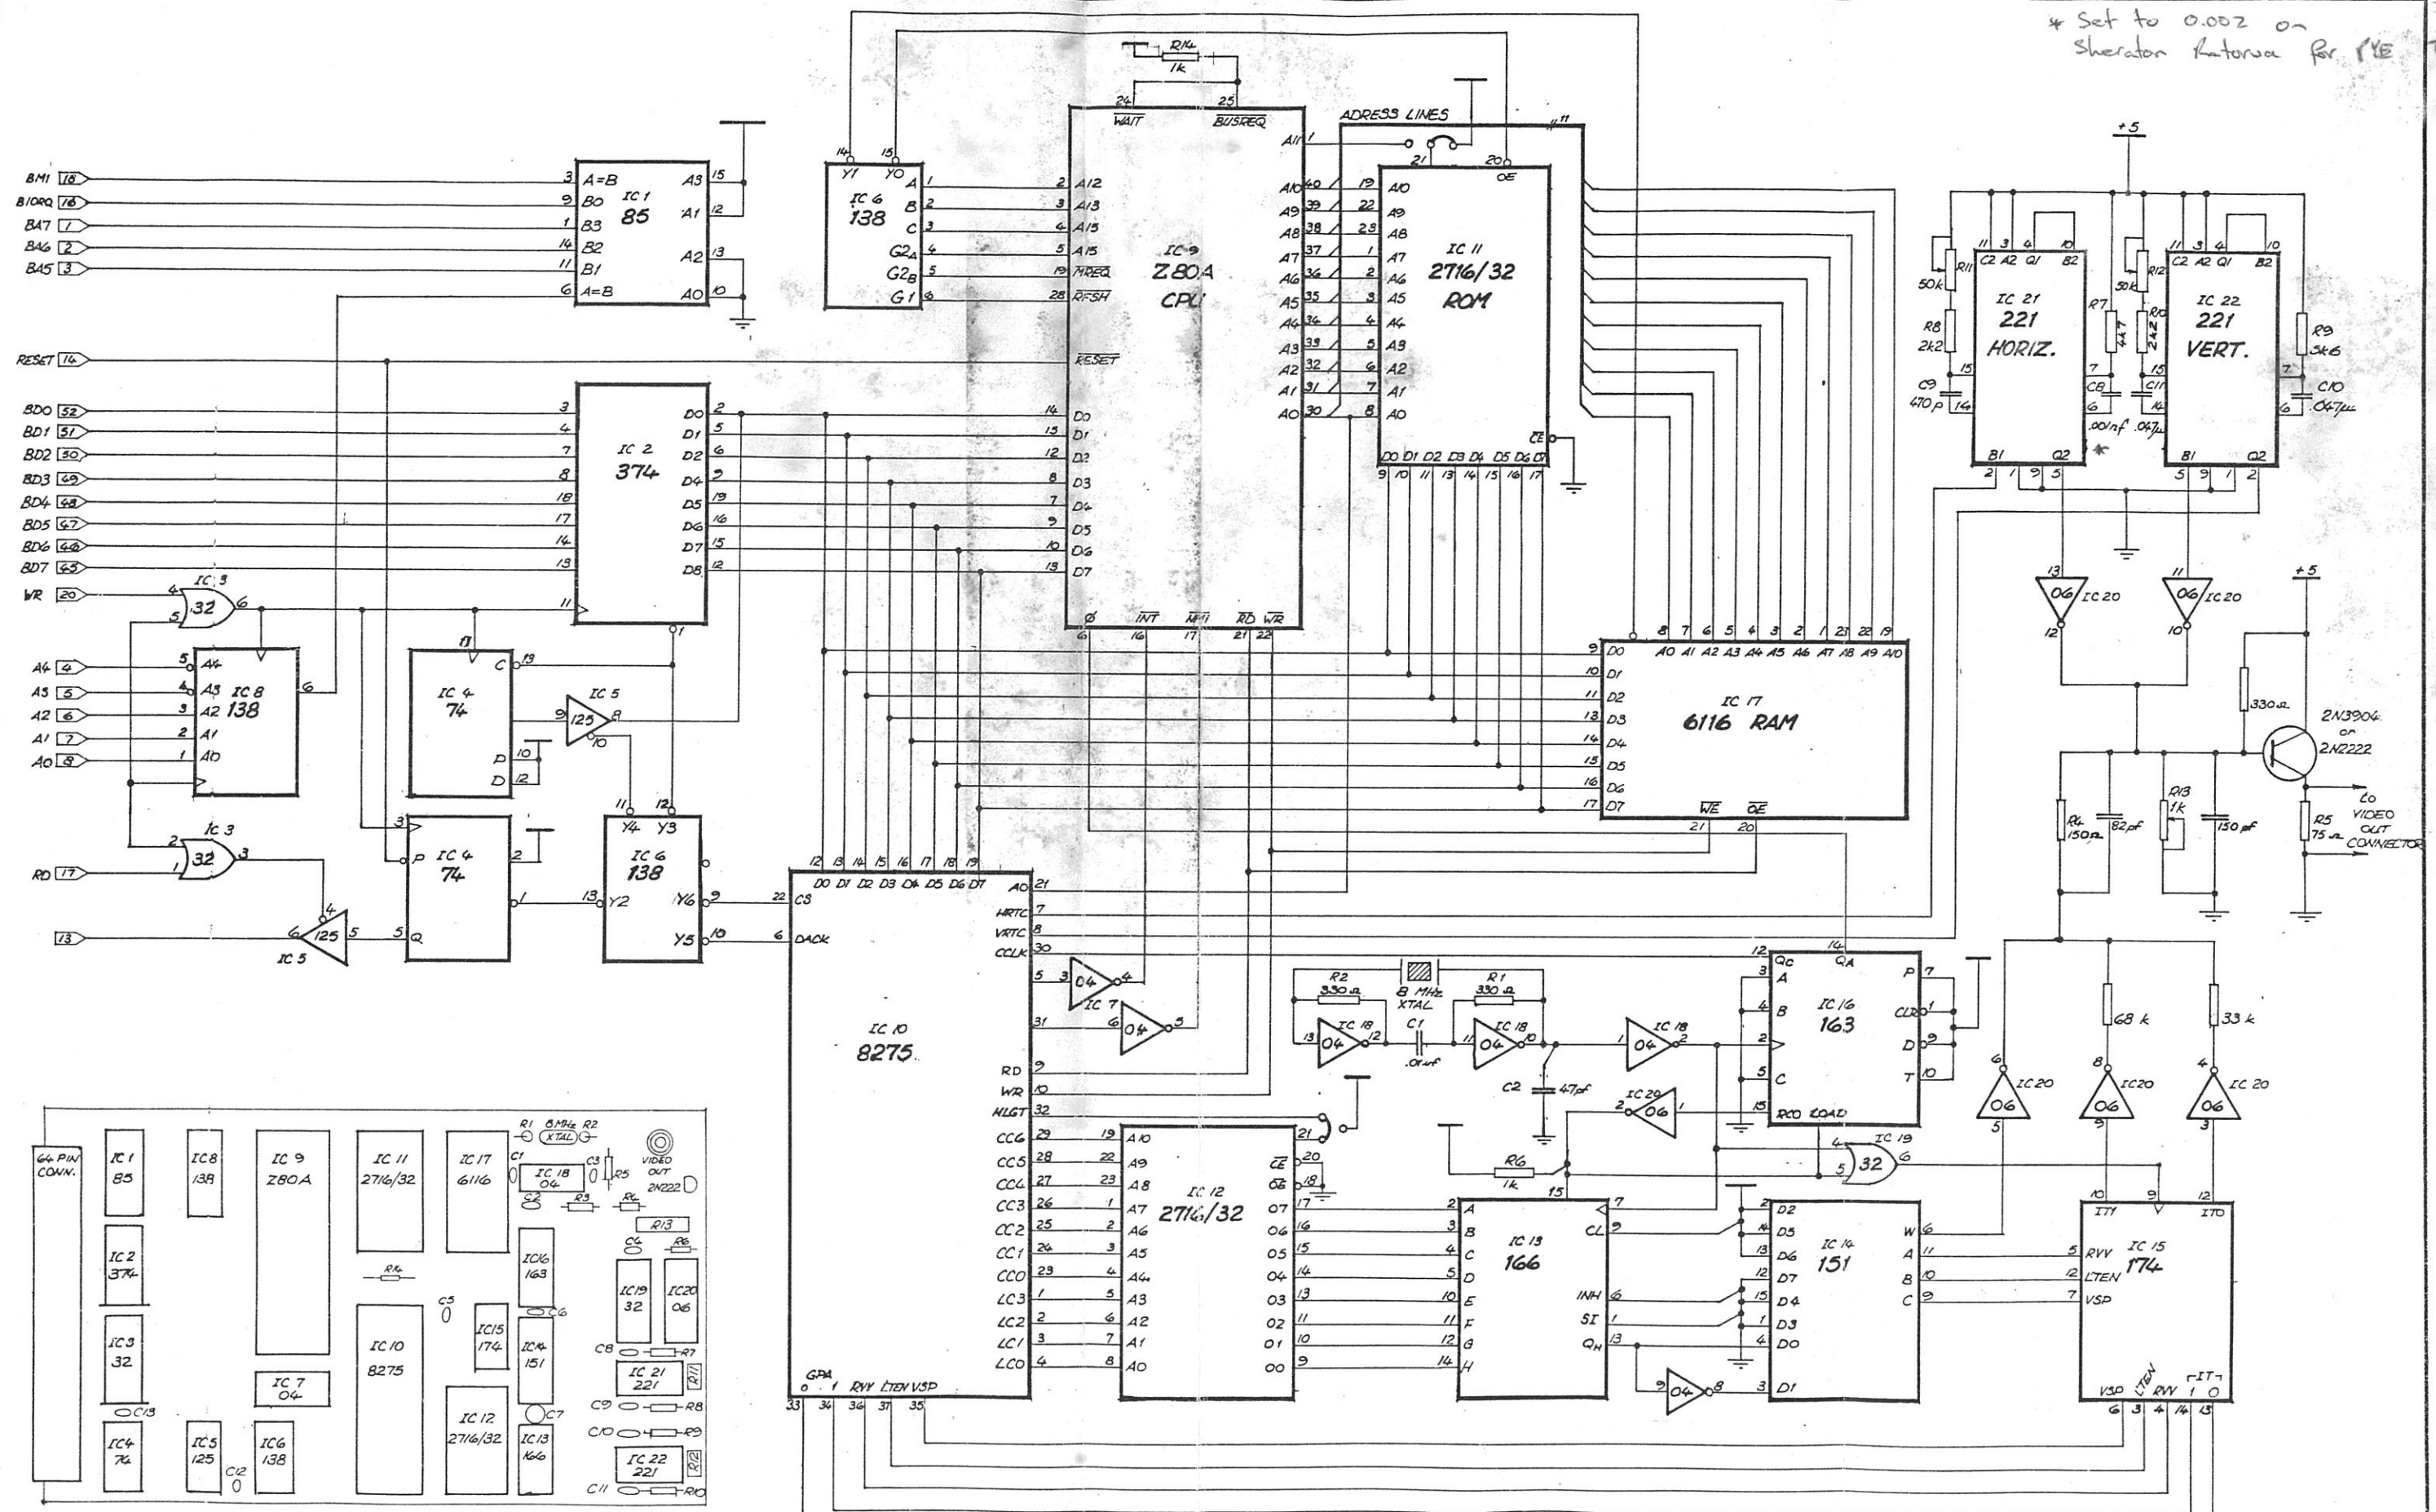

* Set to 0.002 on Sheraton Katorva for 1YE TVs

COMPONENT LAYOUT